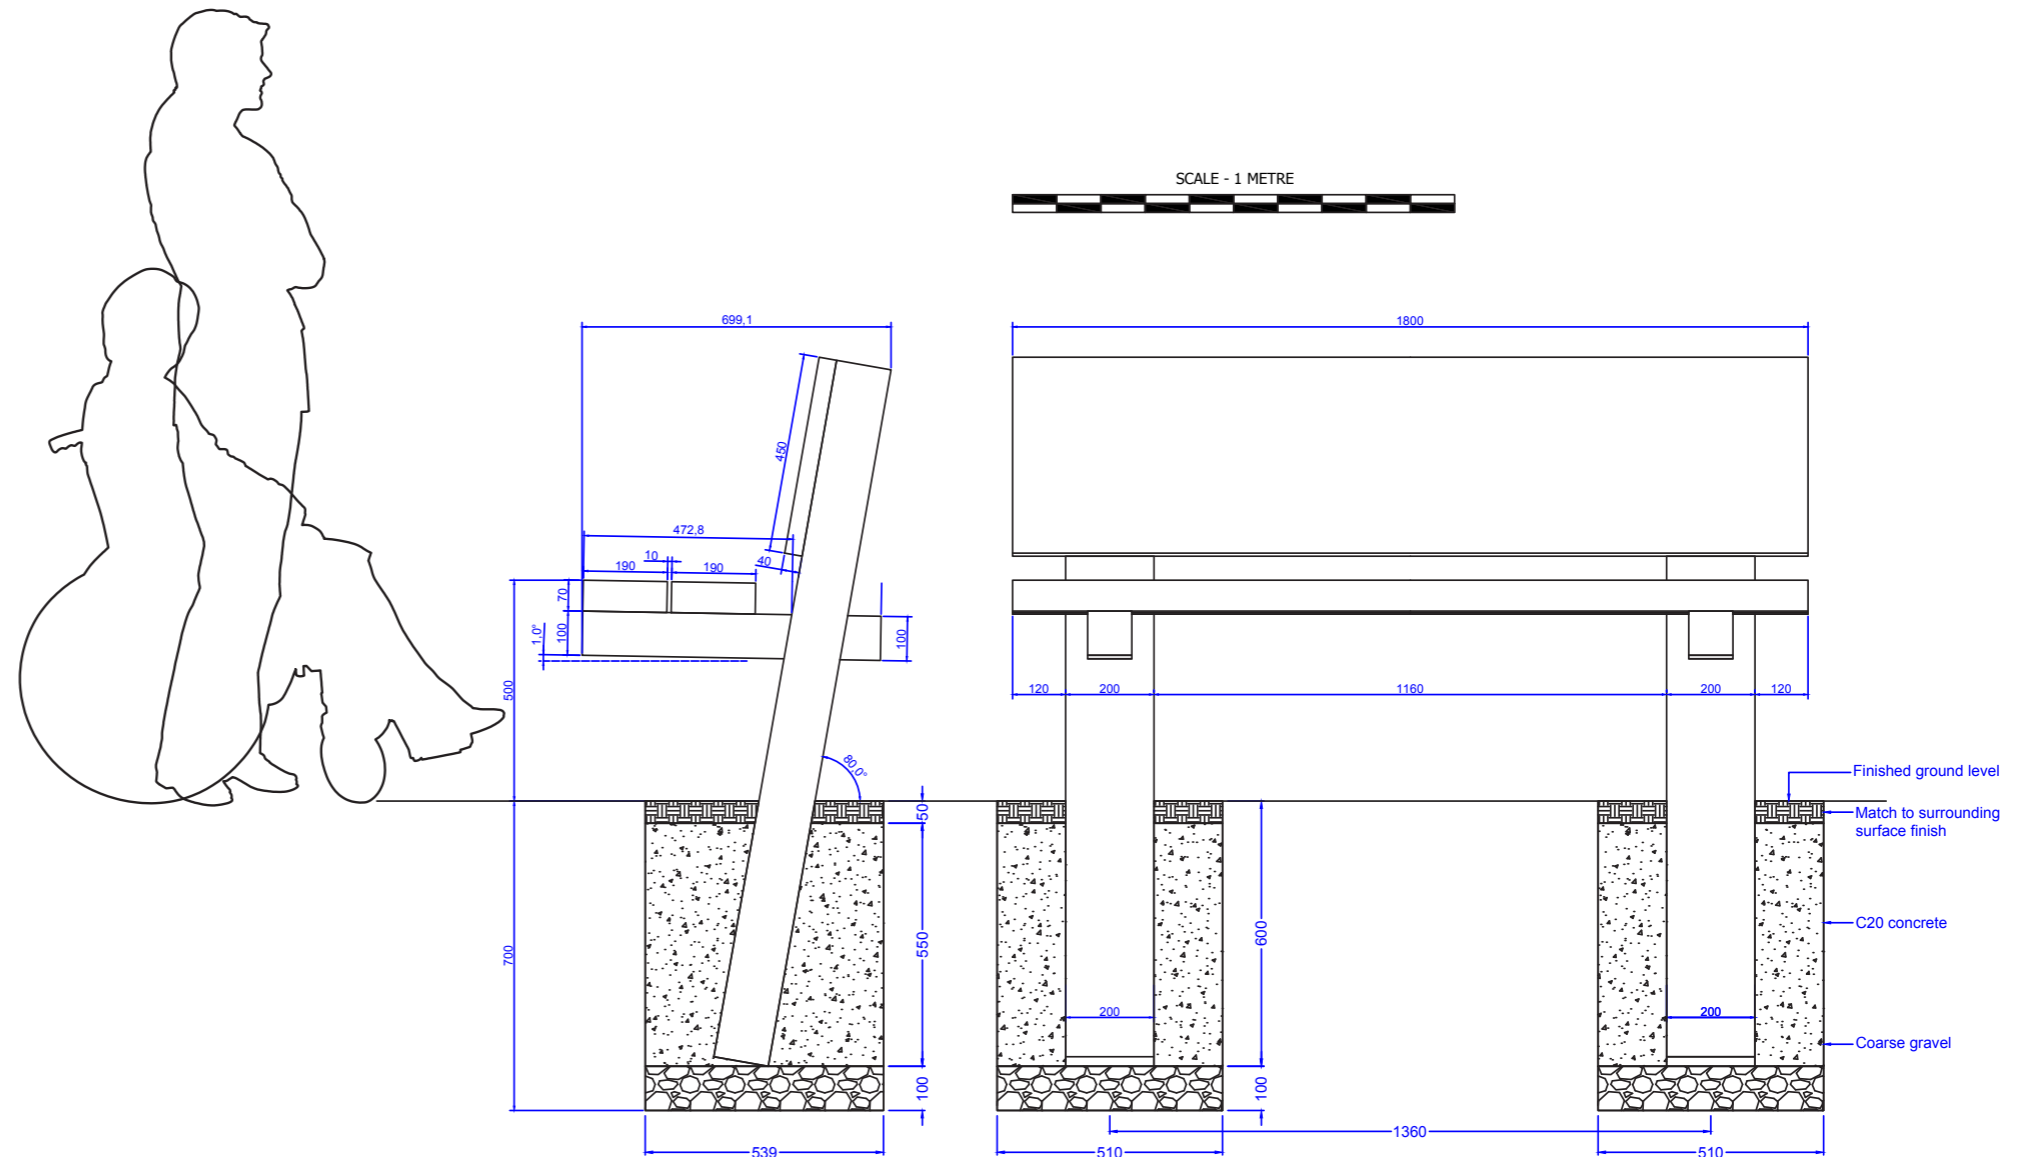

Specification applies to the standard product. Our range of options usually allow us to accommodate any differences you may require. Please contact us and we will be happy to support you in developing this specification to meet your requirements.

Manufacturer: Fitzpatrick Woolmer,
Unit 7 Lakeside Park, Neptune Close,
Rochester, Kent, ME2 4LT.
Tel: 01634 711 771
Email: info@fwdp.co.uk

Timber: FSC Prime Grade and PEFC QPA Grade,
generally to BS EN 975-1

Species: Oak

Origin: France

Moisture content on delivery: 10% - 80%

Finish: Sadolin Classic wood preservative,
solvent based, matt

Colour: Light Oak

Weight: 187kg

Installation: Posts extend 600mm below ground
level

Guarantee: One year manufacturer's warranty

Note: All dimensions are indicative only. Footing details are subject to soil conditions and structural engineers recommendations.